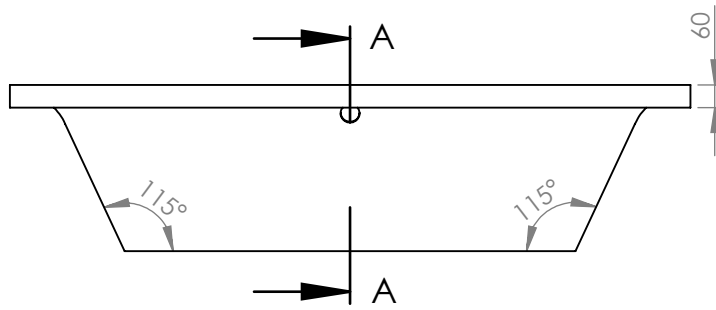

SECTION A-A

		TITLE: BATHTUB SUNSHINE 170X80	
		DWG NO.	
DRAWN	DATE	NAME	A4
	04/07/2021	KONSTANTINOS PAIZANOS	
		SCALE:1:20	SHEET 1 OF 1

SECTION A-A

		TITLE: BATHTUB SUNSHINE 180X80	
		DWG NO.	A4
DRAWN	DATE	NAME	SCALE:1:20
	04/07/2021	KONSTANTINOS PAIZANOS	