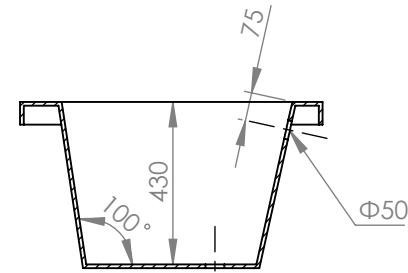

SECTION A-A

		TITLE: BATHTUB SUNSHINE 170X80	
		DWG NO.	
DRAWN	DATE	NAME	A4
	04/07/2021	KONSTANTINOS PAIZANOS	
		SCALE:1:20	SHEET 1 OF 1

SECTION A-A

		TITLE: BATHTUB SUNSHINE 180X80	
		DWG NO.	A4
DRAWN	DATE	NAME	SCALE:1:20
	04/07/2021	KONSTANTINOS PAIZANOS	