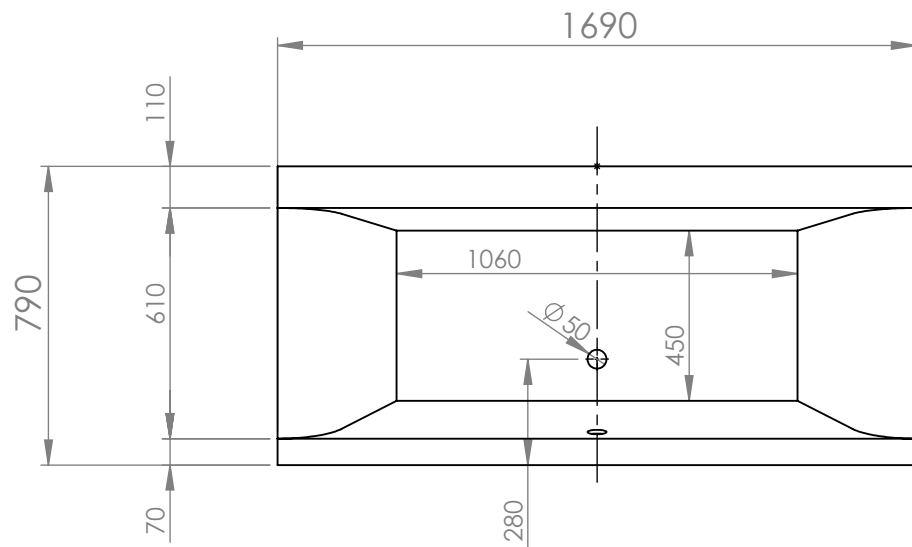

SECTION A-A

		TITLE: BATHTUB SUNSHINE 170X80	
		DWG NO.	
DRAWN	DATE	NAME	A4
	04/07/2021	KONSTANTINOS PAIZANOS	
		SCALE:1:20	SHEET 1 OF 1

SECTION A-A

		TITLE: BATHTUB SUNSHINE 180X80	
		DWG NO.	A4
DRAWN	DATE	NAME	SCALE:1:20
	04/07/2021	KONSTANTINOS PAIZANOS	