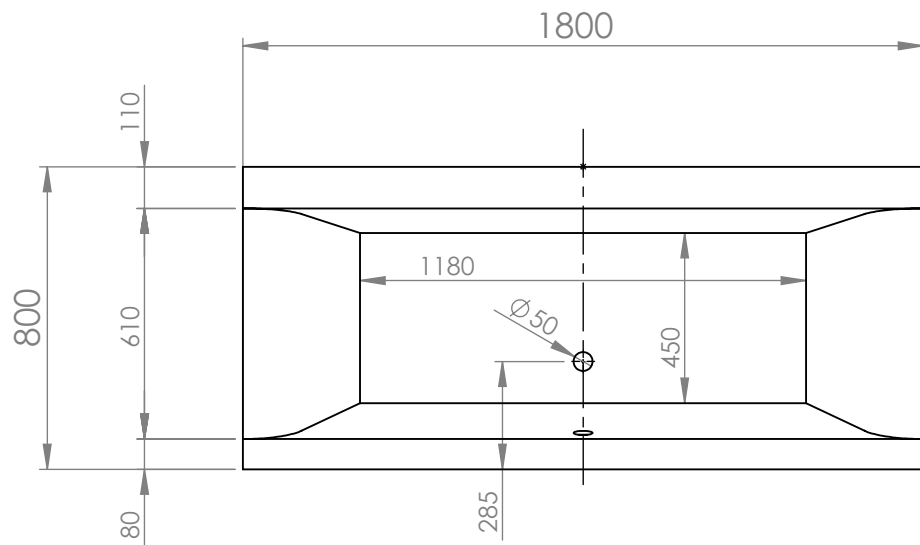

SECTION A-A

		TITLE: BATHTUB SUNSHINE 170X80	
		DWG NO.	
DRAWN	DATE	NAME	A4
	04/07/2021	KONSTANTINOS PAIZANOS	
		SCALE:1:20	SHEET 1 OF 1

SECTION A-A

		TITLE: BATHTUB SUNSHINE 180X80	
		DWG NO.	A4
DRAWN	DATE	NAME	SCALE:1:20
	04/07/2021	KONSTANTINOS PAIZANOS	